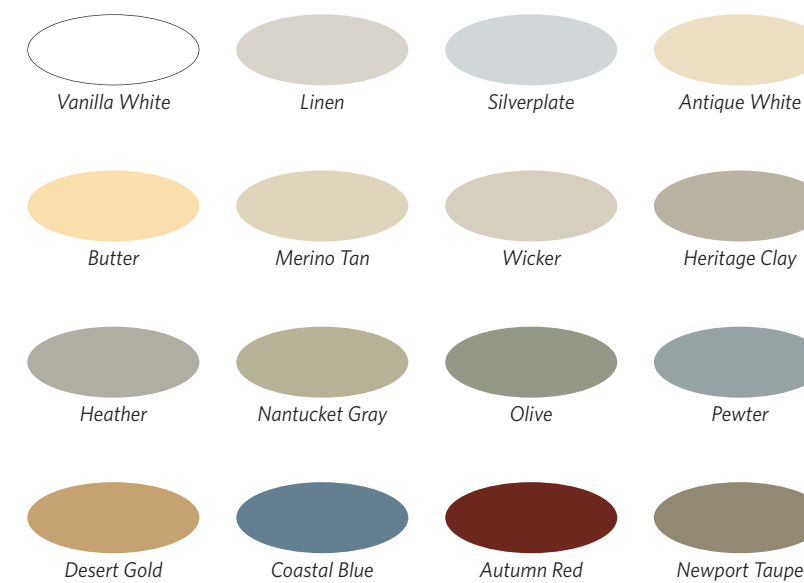

* See actual warranty for details and conditions

Our FiberCement May Be Green,

Shown in Coastal Blue

Shown in Desert Gold, Butter, Merino Tan and Autumn Red

CertainTeed ColorMax™ FiberCement Siding

Sixteen perfect colors and one ideal vision:

We offer a stocking program of prefinished fiber cement in a variety of lap siding, decorative shapes and soffit to match virtually any design style.**

16 Designer Colors

- Color is applied over our proprietary FiberTect® sealant/primer, engineered to seal against moisture
- 15-year limited paint warranty*

But Our Choices Are Even More Colorful.

The CertainTeed ColorMax color palette

Colors shown are as accurate as printing methods will permit.

Shown in Autumn Red

The Beauty of Wood...

Shown in WeatherBoards Lap Siding pre-stained in Redwood