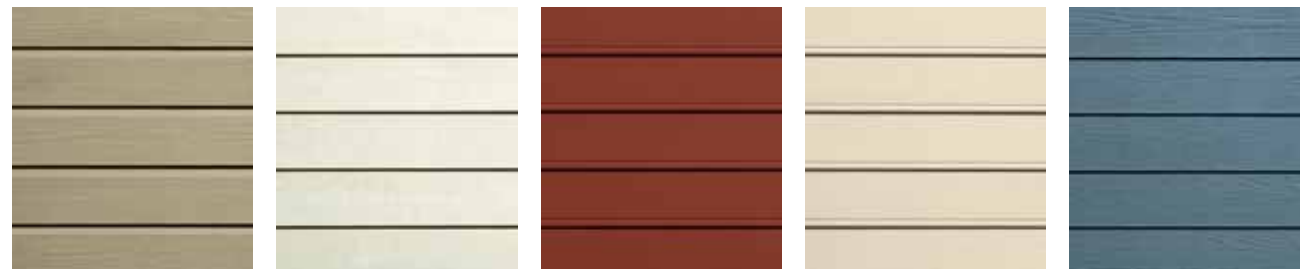

Lap Siding*

*Textured
Dutchlap Siding*
8-1/4" x 12'

Smooth Lap Siding
5-1/4" x 12' 8-1/4" x 12'
6-1/4" x 12' 9-1/4" x 12'
7-1/4" x 12' 12" x 12'

*Smooth Beaded
Lap Siding*
7-1/2" x 12'

*Textured Beaded
Lap Siding*
7-1/2" x 12'

Cedar Lap Siding
5-1/4" x 12' 8-1/4" x 12'
6-1/4" x 12' 9-1/4" x 12'
7-1/4" x 12' 12" x 12'